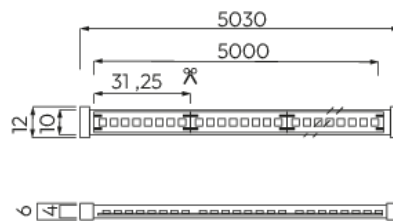

STRIP BLACK 224LED/M 16,5W/M 27K IP65

Code: 06879

The Black stripLED Professional line is the best choice in terms of performance, efficiency and light quality. These strips are characterized by a uniform color and high color rendering, brilliant and sharp in every context. CRI95, R9>60.

General specifications

Commercial brand	Black professional
Installation environment	Interior, Exterior
Included mounting type	3M 300 LSE biadhesive
Cable output type	IN/OUT
Packaging	Box
Made in	Albania

Physical specifications

IP	IP65

Lighting specifications

N° LEDs / m	224
Lm / m	2221
W / m	16.5
Light type	White
CCT	2700K
CRI	95
R9	60
Chromatic tolerance (SDCM)	3
RG	RG1
Life time	L90B10
LB value @ h	50000