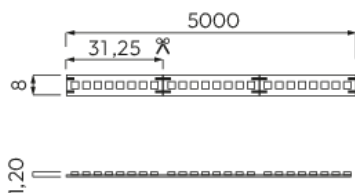

General specifications

Commercial brand	Black professional
Installation environment	Interior
Included mounting type	3M 300 LSE biadhesive
Cable output type	IN/OUT
Packaging	Box
Made in	Albania

Physical specifications

IP	IP20
----	-------------

Lighting specifications

N° LEDs / m	224
Lm / m	2471
W / m	16.5
Light type	White
CCT	4000K
CRI	95
R9	60
Chromatic tolerance (SDCM)	3
RG	RG1
Life time	L90B10
LB value @ h	50000

Light Emission Specifications

Dimensions and weight

Length (mm)	5000
Width (mm)	8
Height / Thickness (mm)	1.2
Cable IN length (mm)	100
Cable OUT length (mm)	100
Minimum bending radius (m)	5
Module length (mm)	31.25

General conditions

14667

Corner connectors for connecting two LED strips with width 10mm at 90° (Kit 10pz)

14679

Connectors with red/black cable of 500mm for electrify LED strip with width 8mm (Kit 10pz)
